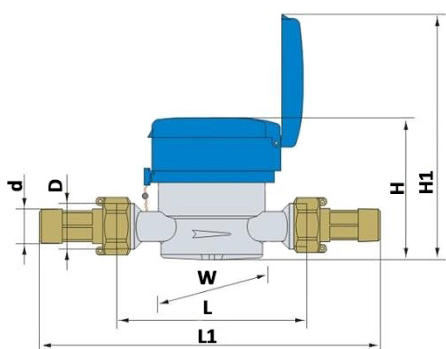

SJ- SDC

Single-jet water meter with dry dial

CE EN 14154

WRAS
APPROVED
PRODUCT

The **VuAqua SJ-SDC** is a single-jet mechanical water meter with dry type dial counter suitable for a variety of metering applications including domestic metering and small bore water volume measurement tasks available in sizes DN15 (1/2") to DN40 (1½").

Key Features

- Single-jet impellar meter type
- Compact design for most metering applications
- Approved: EN14154+A1+A2,OIML R-49: 2006(E)
- Dry dial (frost resistant) rotates 360°
- Meter body material is brass
- Drinking water approved: WRAS
- Shielded from Magnetic interference
- BSP fittings supplied (nuts, tails & washers)
- Maximum working pressure of 16 bar
- Maximum approved temperature of 30°C (T30)
- Pulse Output option: Vmax=24AC/DC, Imax=0.01A
- Tamper evident wire lock & seal

Dimensions

Size	DN15	DN15	DN15	DN15	DN15	DN20	DN25	DN32	DN40
L	80	115	120	190	110	130	160	160	200
L1*	174	209	214	284	204	234	280	284	331
D	G3/4B	G1B	G3/4B	G1 B	G3/4B	G1B	G1-1/4B	G1-1/2B	G2B
d	R1/2	R3/4	R1/2	R3/4	R1/2	R3/4	R1	R1-1/4	R1-1/2
H	84.5	84.5	84.5	84.5	84.5	84.5	106	106	123
H1	145.5	145.5	145.5	145.5	145.5	145.5	167	167	184
W	81.5	81.5	81.5	81.5	81.5	81.5	84	84	110

*L1= the total length with connection and the gasket without compression.

Technical Data

Size	DN	DN15	DN20	DN25	DN32	DN40
R	Q3/Q1	R80 for Horizontal Installation				
Q4	m ³ /h	3.125	5	7.875	12.5	20
Q3	m ³ /h	2.5	4	6.3	10	16
Q2	l/h	50	80	126	200	320
Q1	l/h	31.25	50	70.75	125	200
Max. Reading	m ³	99999.9999				
Min. Reading	Litre	0.02				
Pressure Loss	ΔP	ΔP <63 at Q3				
Max. Pressure	Bar	16				
Max. Temperature	°C	30 (Max 50 Degrees is possible)				