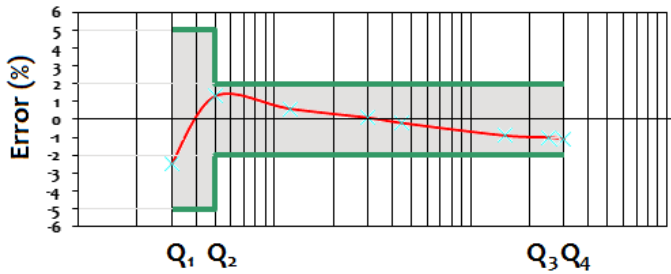

Max. Permissible Error

From Q1 inclusive up to but excluding Q2 is $\pm 5\%$
From Q2 inclusive up to and including Q4 is $\pm 2\%$

Pulse Output

Pulse output option available on all sizes.

Pulse Output Capacity (litres/pulse):
10 standard or 100 on request