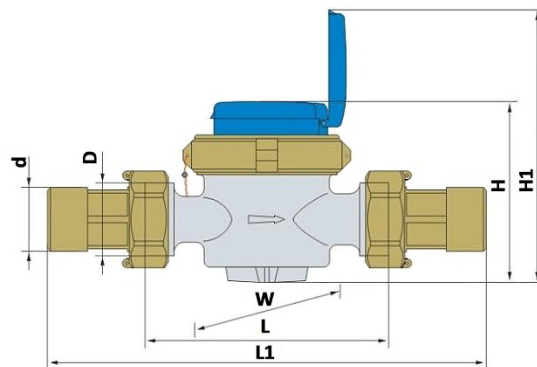

SJ- SDC

Single-jet water meter with dry dial

CE EN 14154

WRAS
APPROVED
PRODUCT

The **VuAqua SJ-SDC** is a single-jet mechanical water meter with dry type dial counter suitable for a variety of metering applications including domestic metering and small bore water volume measurement tasks available in sizes DN15 (1/2") to DN40 (1½").

Key Features

- Single-jet impellar meter type
- Compact design for most metering applications
- Approved: EN14154+A1+A2,OIML R-49: 2006(E)
- Dry dial (frost resistant) rotates 360°
- Meter body material is brass
- Drinking water approved: WRAS
- Shielded from Magnetic interference
- BSP fittings supplied (nuts, tails & washers)
- Maximum working pressure of 16 bar
- Maximum approved temperature of 30°C (T30)
- Pulse Output option: Vmax=24AC/DC, Imax=0.01A
- Tamper evident wire lock & seal

Dimensions

Size	DN15	DN15	DN15	DN15	DN15	DN20	DN25	DN32	DN40
L	80	115	120	190	110	130	160	160	200
L1*	174	209	214	284	204	234	280	284	331
D	G3/4B	G1B	G3/4B	G1 B	G3/4B	G1B	G1-1/4B	G1-1/2B	G2B
d	R1/2	R3/4	R1/2	R3/4	R1/2	R3/4	R1	R1-1/4	R1-1/2
H	84.5	84.5	84.5	84.5	84.5	84.5	106	106	123
H1	145.5	145.5	145.5	145.5	145.5	145.5	167	167	184
W	81.5	81.5	81.5	81.5	81.5	81.5	84	84	110

*L1= the total length with connection and the gasket without compression.

Technical Data

Size	DN	DN15	DN20	DN25	DN32	DN40
R	Q3/Q1	R80 for Horizontal Installation				
Q4	m ³ /h	3.125	5	7.875	12.5	20
Q3	m ³ /h	2.5	4	6.3	10	16
Q2	l/h	50	80	126	200	320
Q1	l/h	31.25	50	70.75	125	200
Max. Reading	m ³	99999.9999				
Min. Reading	Litre	0.02				
Pressure Loss	ΔP	ΔP <63 at Q3				
Max. Pressure	Bar	16				
Max. Temperature	°C	30 (Max 50 Degrees is possible)				