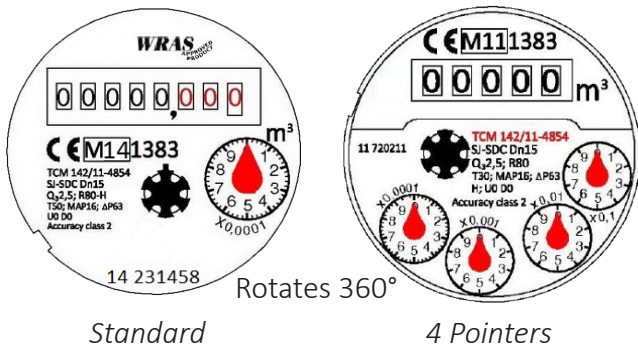

Dial Options

Distributed by: